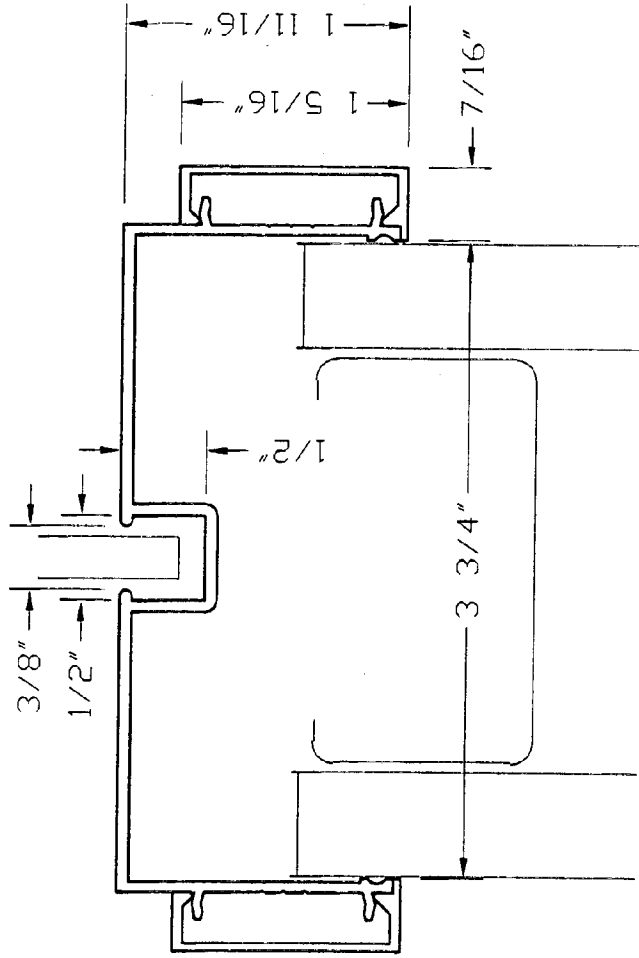

TRIM SYSTEM

TRIM SYSTEM

ECLIPSE ALUMINUM 3-3/4"
TRIM STYLE GLAZING RAIL

ES Eclipse Systems, Inc.
943 Hanson Ct., Milpitas, CA 95035
(408) 263-2201

Date Drawn

Drawing File 334TGR.DWG

ECLIPSE ALUMINUM 3-3/4"
TRIM STYLE GLAZING SNAP-IN

Date Drawn

Drawing File

478TS

○
 ECLIPSE ALUMINUM 4-7/8"
 TRIM STYLE SIDELITE MULLION

Eclipse Systems, Inc.
 943 Hanson Ct., Milpitas, CA 95035
 (408) 263-2201

Date Drawn

Drawing File

478TSLM