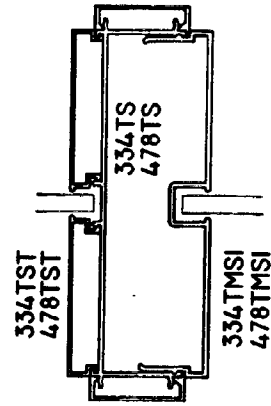

TRIM SYSTEM

TRIM SYSTEM

ECLIPSE ALUMINUM 3-3/4"
TRIM STYLE GLAZING RAIL

ES Eclipse Systems, Inc.
943 Hanson Ct., Milpitas, CA 95035
(408) 263-2201

Date Drawn

Drawing File 334TGR.DWG

ECLIPSE ALUMINUM 3-3/4"
TRIM STYLE GLAZING SNAP-IN