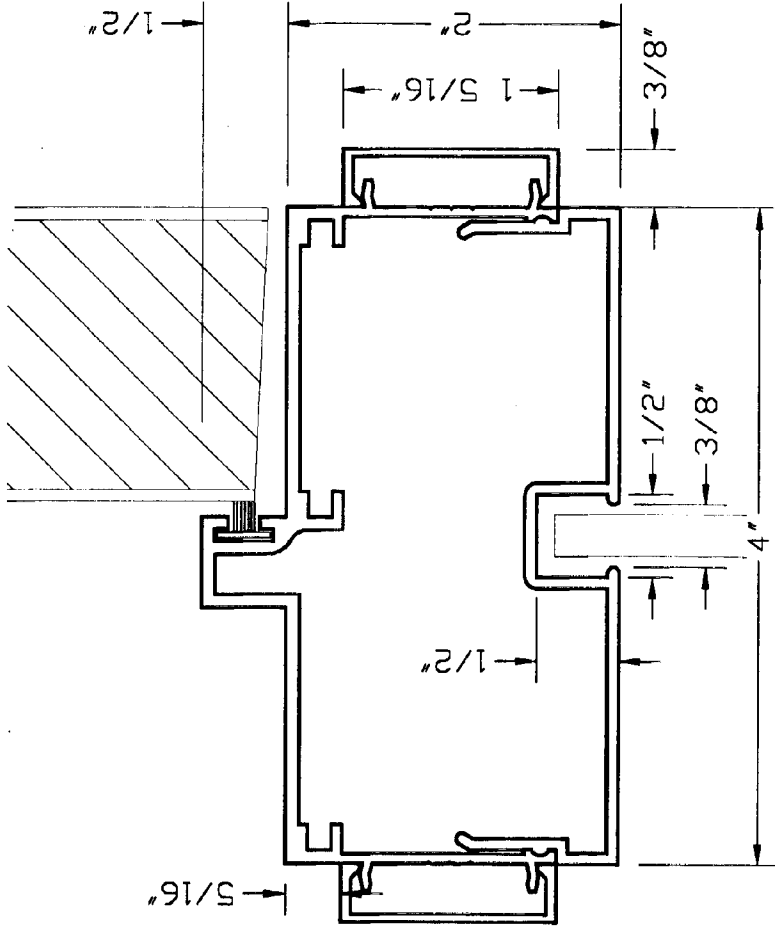

Date Drawn

Drawing File

334TR

ECLIPSE ALUMINUM 3-3/4"
TRIMMED SILL & STOP

Eclipse Systems, Inc.
943 Hanson Ct., Milpitas, CA 95035
(408) 263-2201

Date Drawn

Drawing File

334TS