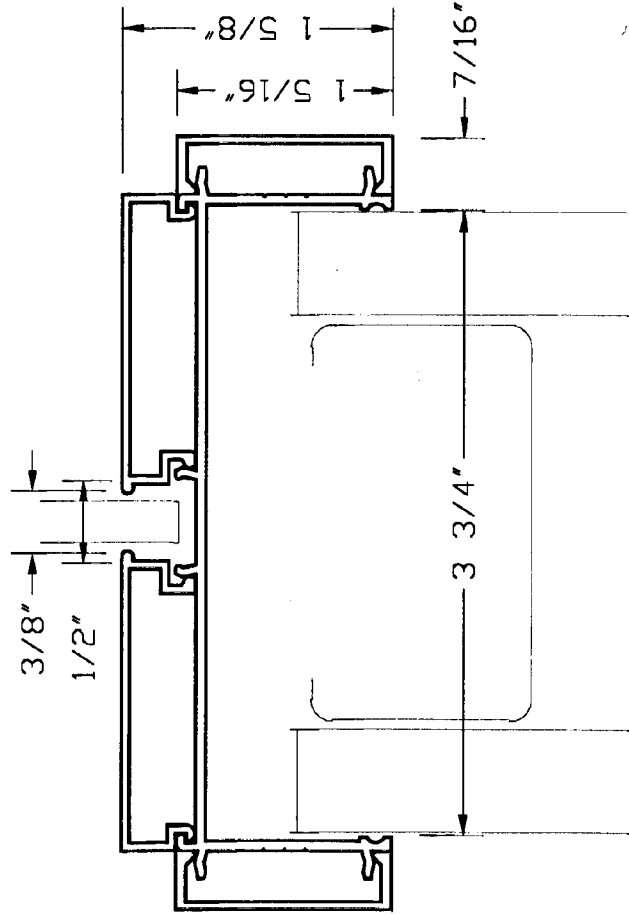

Eclipse Systems, Inc.
943 Hanson Ct., Milpitas, CA 95035
(408) 263-2201

Date Drawn

Drawing File

334TS