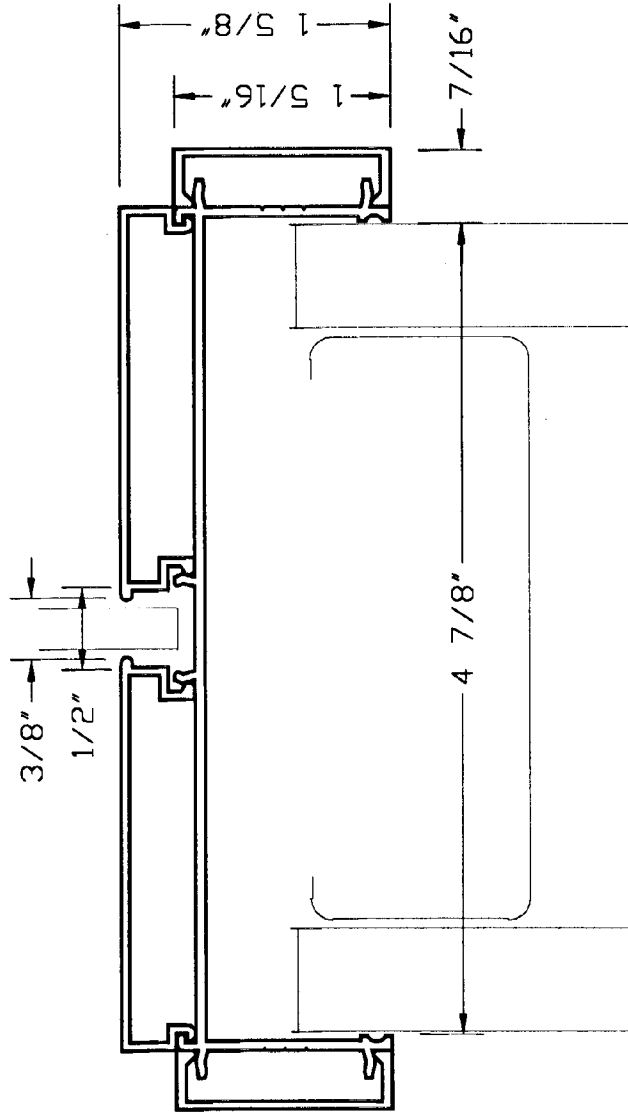

Eclipse Systems, Inc.
943 Hanson Ct., Milpitas, CA 95035
(408) 263-2201

Date Drawn

Drawing File

478TS