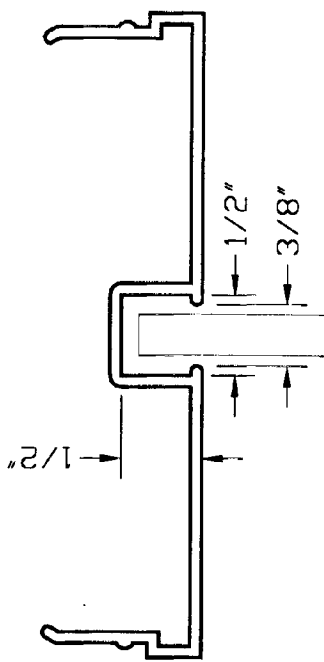

TRIM SYSTEM

TRIM SYSTEM

ECLIPSE ALUMINUM 3-3/4"
TRIM STYLE GLAZING RAIL

ES Eclipse Systems, Inc.
943 Hanson Ct., Milpitas, CA 95035
(408) 263-2201

Date Drawn

Drawing File 334TGR.DWG

ECLIPSE ALUMINUM 3-3/4"
TRIM STYLE GLAZING SNAP-IN

Date Drawn

Drawing File

478TS

○
 ECLIPSE ALUMINUM 4-7/8"
 TRIM STYLE SIDELITE MULLION

Eclipse Systems, Inc.
 943 Hanson Ct., Milpitas, CA 95035
 (408) 263-2201

Date Drawn

Drawing File

478TSLM