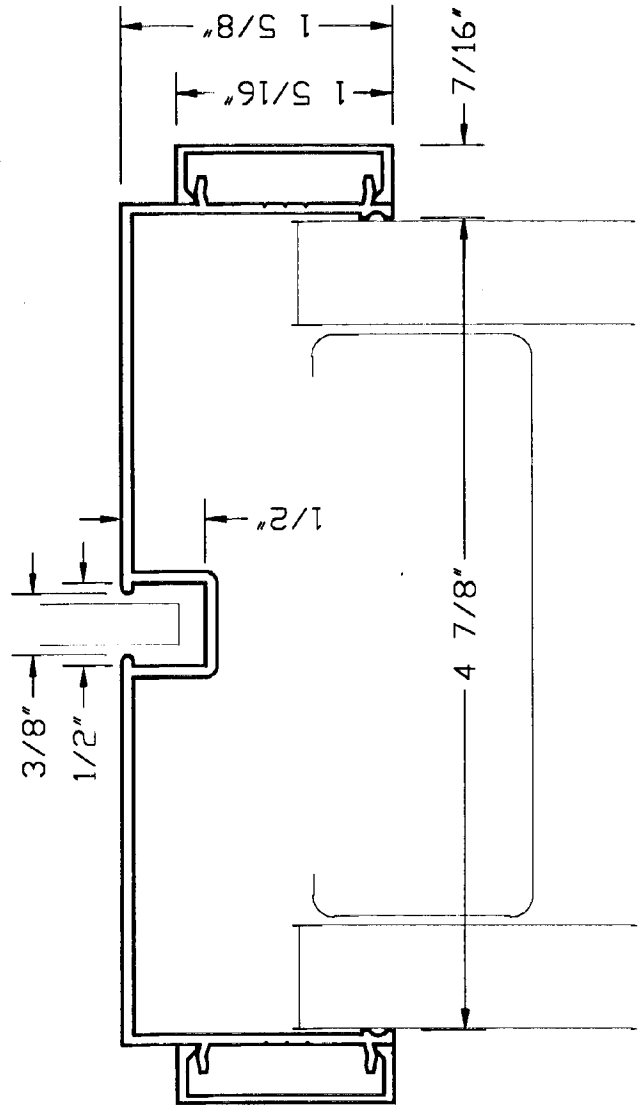

ECLIPSE ALUMINUM 3-3/4"
TRIMMED SIDELITE MULLION

Eclipse Systems, Inc.
943 Hanson Ct., Milpitas, CA 95035
(408) 263-2201

Date Drawn

Drawing File

334TSLM

ECLIPSE ALUMINUM 4-7/8"
TRIM STYLE GLAZING RAIL

	Eclipse Systems, Inc. 943 Hanson Ct., Milpitas, CA 95035 (408) 263-2201
	Date Drawn Drawing File 478TR

Date Drawn

Drawing File

478TS

○
 ECLIPSE ALUMINUM 4-7/8"
 TRIM STYLE SIDELITE MULLION

Eclipse Systems, Inc.
 943 Hanson Ct., Milpitas, CA 95035
 (408) 263-2201

Date Drawn

Drawing File

478TSLM