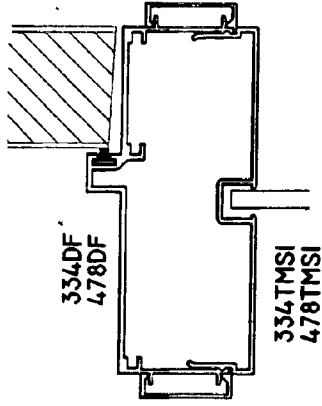

TRIM SYSTEM

TRIM SYSTEM

ECLIPSE ALUMINUM 3-3/4"
TRIM STYLE GLAZING RAIL

ES Eclipse Systems, Inc.
943 Hanson Ct., Milpitas, CA 95035
(408) 263-2201

Date Drawn

Drawing File 334TGR.DWG

ECLIPSE ALUMINUM 3-3/4"
TRIM STYLE GLAZING SNAP-IN