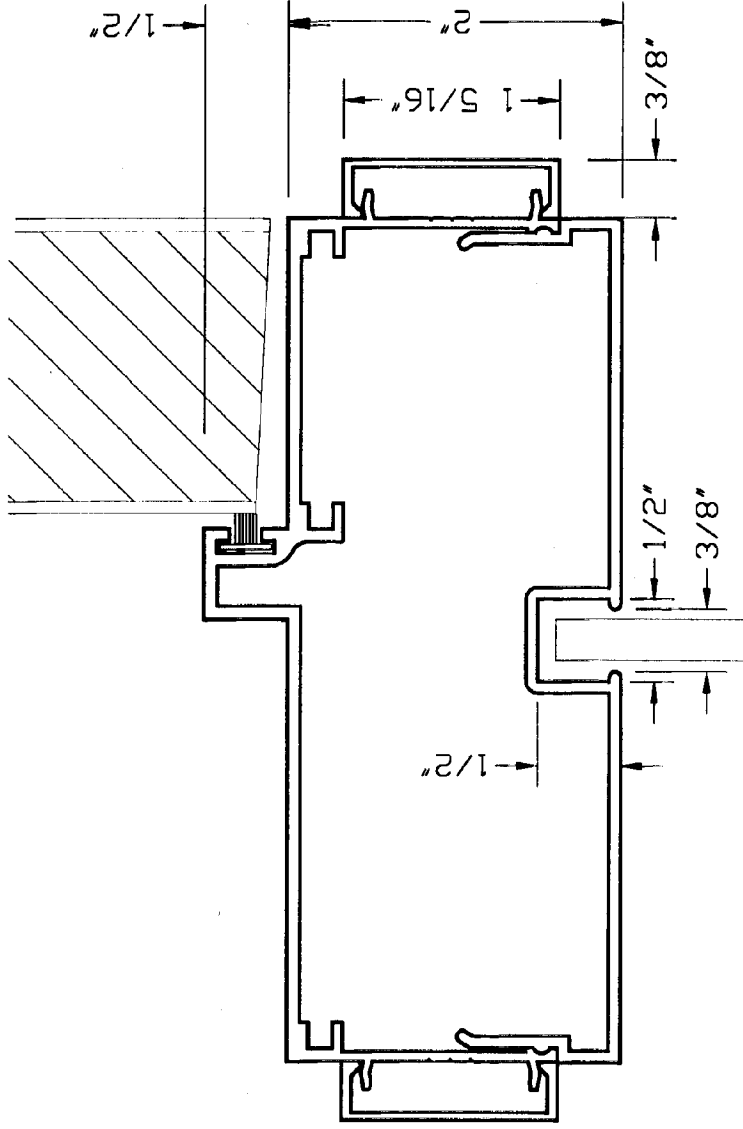

ECLIPSE ALUMINUM 4-7/8"
TRIMMED GLAZING SNAP-IN

 Eclipse Systems, Inc.
943 Hanson Ct., Milpitas, CA 95035
(408) 263-2201

Date Drawn

Drawing File

478TSl

ECLIPSE ALUMINUM 4-7/8"
TRIM STYLE SILL & STOP

Eclipse Systems, Inc.
943 Hanson Ct., Milpitas, CA 95035
(408) 263-2201

Date Drawn

Drawing File

478TS

○
 ECLIPSE ALUMINUM 4-7/8"
 TRIM STYLE SIDELITE MULLION

Eclipse Systems, Inc.
 943 Hanson Ct., Milpitas, CA 95035
 (408) 263-2201

Date Drawn

Drawing File

478TSLM