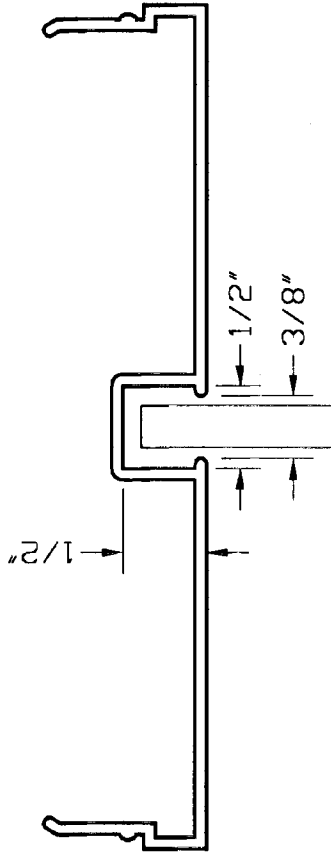

Date Drawn

Drawing File

334TR

ECLIPSE ALUMINUM 3-3/4"
TRIMMED SILL & STOP

Eclipse Systems, Inc.
943 Hanson Ct., Milpitas, CA 95035
(408) 263-2201

Date Drawn

Drawing File

334TS

ECLIPSE ALUMINUM 3-3/4"
TRIMMED SIDELITE MULLION

Eclipse Systems, Inc.
943 Hanson Ct., Milpitas, CA 95035
(408) 263-2201

Date Drawn

Drawing File

334TSLM

ECLIPSE ALUMINUM 4-7/8"
TRIM STYLE GLAZING RAIL

	Eclipse Systems, Inc. 943 Hanson Ct., Milpitas, CA 95035 (408) 263-2201
	Date Drawn Drawing File 478TR

Date Drawn

Drawing File

478TS

○
 ECLIPSE ALUMINUM 4-7/8"
 TRIM STYLE SIDELITE MULLION

Eclipse Systems, Inc.
 943 Hanson Ct., Milpitas, CA 95035
 (408) 263-2201

Date Drawn

Drawing File

478TSLM