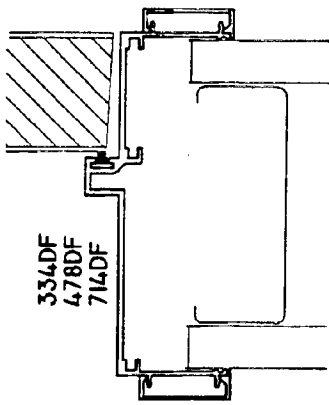

TRIM SYSTEM

TRIM SYSTEM

ECLIPSE ALUMINUM 3-3/4"
TRIM STYLE GLAZING RAIL

ES Eclipse Systems, Inc.
943 Hanson Ct., Milpitas, CA 95035
(408) 263-2201

Date Drawn

Drawing File 334TGR.DWG

ECLIPSE ALUMINUM 3-3/4"
TRIM STYLE GLAZING SNAP-IN