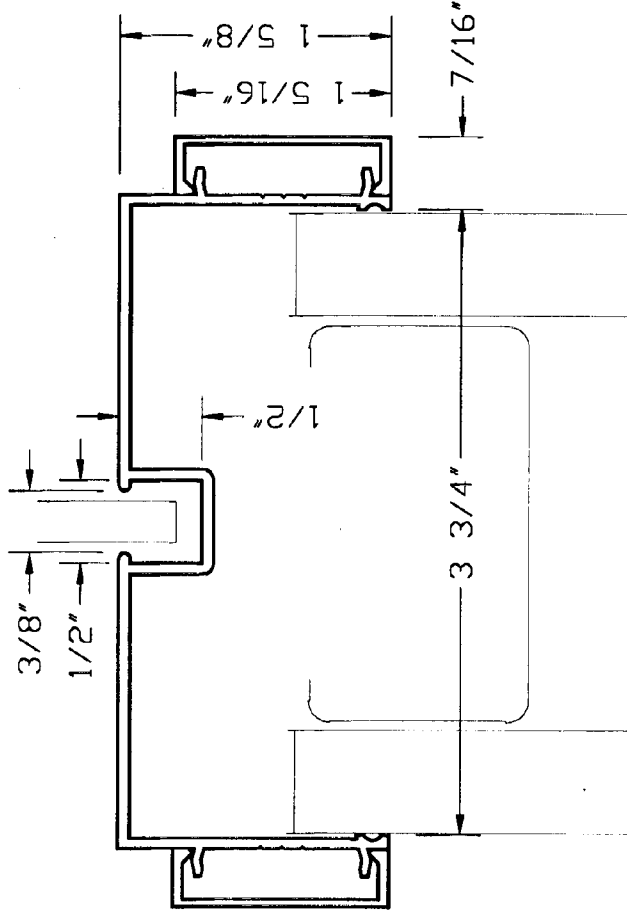

Eclipse Systems, Inc.
943 Hanson Ct., Milpitas, CA 95035
(408) 263-2201

Date Drawn

Drawing File

334TR