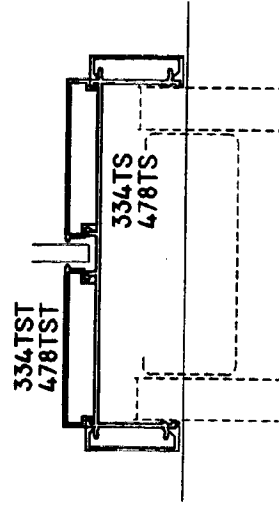

TRIM SYSTEM

TRIM SYSTEM

ECLIPSE ALUMINUM 3-3/4"
TRIM STYLE GLAZING RAIL

ES Eclipse Systems, Inc.
943 Hanson Ct., Milpitas, CA 95035
(408) 263-2201

Date Drawn

Drawing File 334TGR.DWG

ECLIPSE ALUMINUM 3-3/4"
TRIM STYLE GLAZING SNAP-IN