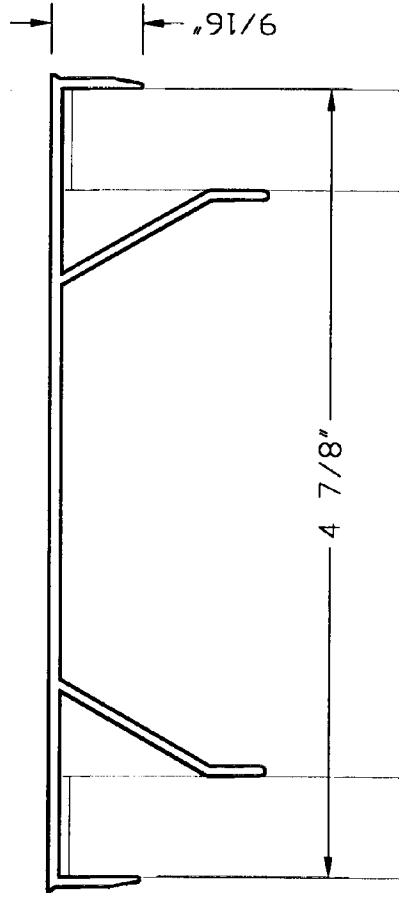

ECLIPSE ALUMINUM 4-7/8"
 FLUSH TRIM STYLE
 CASED OPEN DETAIL

Eclipse Systems, Inc.
 943 Hanson Ct., Milpitas, CA 95035
 (408) 263-2201

Date Drawn

Drawing File

478FCO

ECLIPSE ALUMINUM 3-3/4"
END CAP

Eclipse Systems, Inc.
943 Hanson Ct., Milpitas, CA 95035
(408) 263-2201

Eclipse Systems, Inc.
943 Hanson Ct., Milpitas, CA 95035
(408) 263-2201

Date Drawn

Drawing File

478LSC

ECLIPSE ALUMINUM 3-3/4"
TAPEABLE TOP TRACK

 Eclipse Systems, Inc.
943 Hanson Ct., Milpitas, CA 95035
(408) 263-2201

Date Drawn

Drawing File

334TT

ECLIPSE ALUMINUM 4-7/8"
TAPEABLE TOP TRACK

Eclipse Systems, Inc.
943 Hanson Ct., Milpitas, CA 95035
(408) 263-2201

Date Drawn

Drawing File

478TT