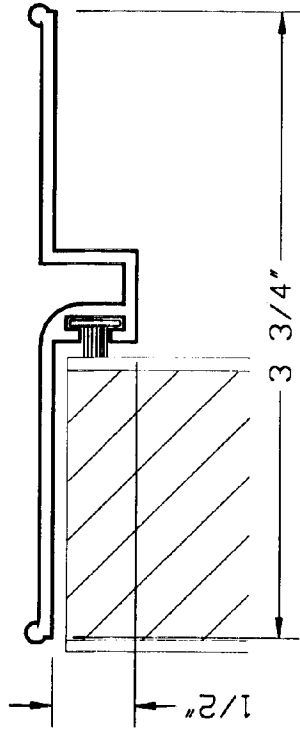

Eclipse Systems, Inc.

CLIPS

**CHEVRON CLIP
(CHEV)**

**MULLION CLIP
(MCLIP)**

**GLAZING
CORNER CLIP**

**T-CLIP
(TCLIP)**

 ECLIPSE ALUMINUM 3-3/4"
 DEMOUNTABLE TOP TRACK

Eclipse Systems, Inc.
 943 Hanson Ct., Milpitas, CA 95035
 (408) 263-2201

Date Drawn

Drawing File 334DTT.DWG

ECLIPSE ALUMINUM 3-3/4"
SNAP-IN DOOR HEAD

 Eclipse Systems, Inc.
943 Hanson Ct., Milpitas, CA 95035
(408) 263-2201

Date Drawn

Drawing File

334SIH

ECLIPSE ALUMINUM 3-3/4"
 CASED OPEN DETAIL