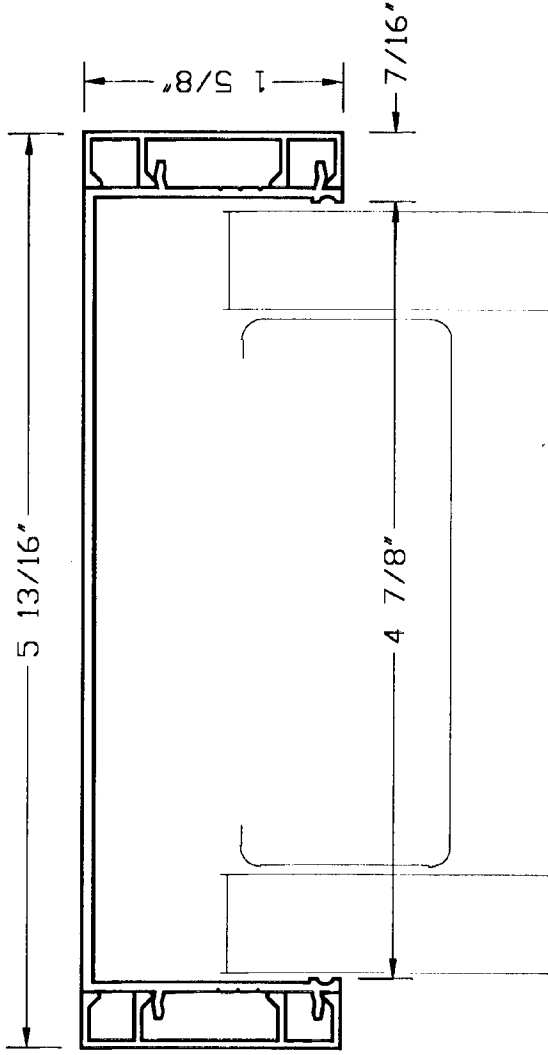

Date Drawn

Drawing File

334FCO

ECLIPSE ALUMINUM 4-7/8"
 CASED OPEN DETAIL

Eclipse Systems, Inc.
 943 Hanson Ct., Milpitas, CA 95035
 (408) 263-2201

Date Drawn

Drawing File

478CO