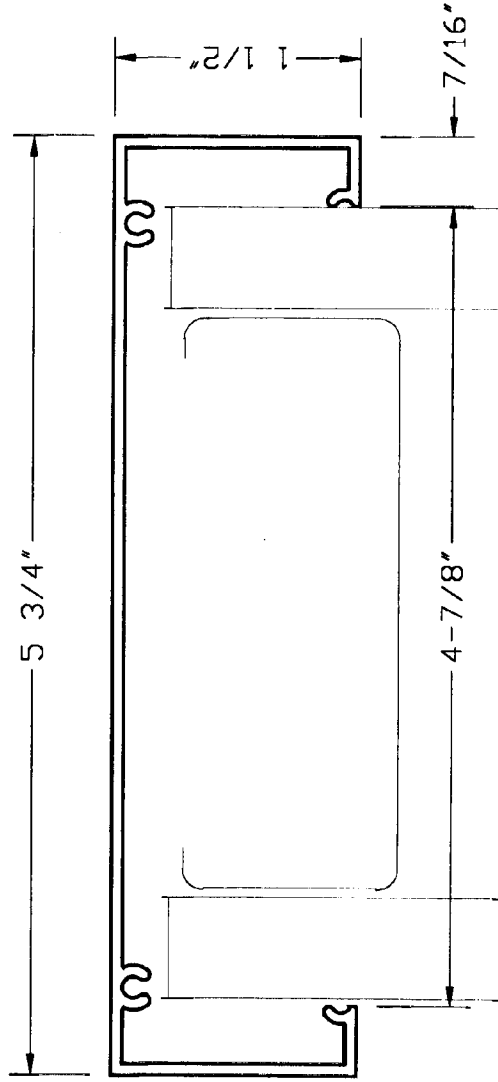

Date Drawn

Drawing File 334EC.DWG

ECLIPSE ALUMINUM 4-7/8"
END CAP

 Eclipse Systems, Inc.
943 Hanson Ct., Milpitas, CA 95035
(408) 263-2201

Date Drawn

Drawing File 478EC.DWG

ECLIPSE ALUMINUM 4-7/8"
LOW WALL CAP