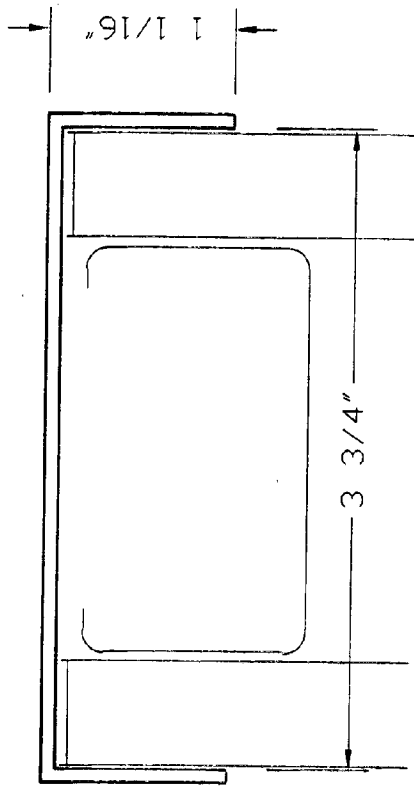

ECLIPSE ALUMINUM 4-7/8"
 FLUSH TRIM STYLE
 CASED OPEN DETAIL

Eclipse Systems, Inc.
 943 Hanson Ct., Milpitas, CA 95035
 (408) 263-2201

Date Drawn

Drawing File

478FCO

ECLIPSE ALUMINUM 3-3/4"
END CAP

Eclipse Systems, Inc.
943 Hanson Ct., Milpitas, CA 95035
(408) 263-2201

Date Drawn

Drawing File 334EC.DWG

ECLIPSE ALUMINUM 4-7/8"
END CAP

 Eclipse Systems, Inc.
943 Hanson Ct., Milpitas, CA 95035
(408) 263-2201

Date Drawn

Drawing File 478EC.DWG

ECLIPSE ALUMINUM 4-7/8"
LOW WALL CAP