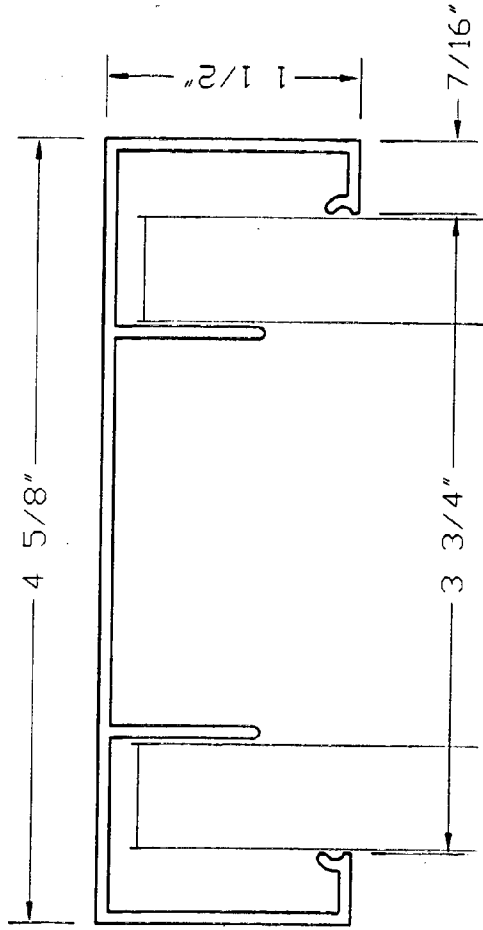

Eclipse Systems, Inc.

CLIPS

**CHEVRON CLIP
(CHEV)**

**MULLION CLIP
(MCLIP)**

**GLAZING
CORNER CLIP**

**T-CLIP
(TCLIP)**

 ECLIPSE ALUMINUM 3-3/4"
 DEMOUNTABLE TOP TRACK

Eclipse Systems, Inc.
 943 Hanson Ct., Milpitas, CA 95035
 (408) 263-2201

Date Drawn

Drawing File 334DTT.DWG

ECLIPSE ALUMINUM 3-3/4"
SNAP-IN DOOR HEAD

 Eclipse Systems, Inc.
943 Hanson Ct., Milpitas, CA 95035
(408) 263-2201

Date Drawn

Drawing File

334SIH

ECLIPSE ALUMINUM 3-3/4"
 CASED OPEN DETAIL