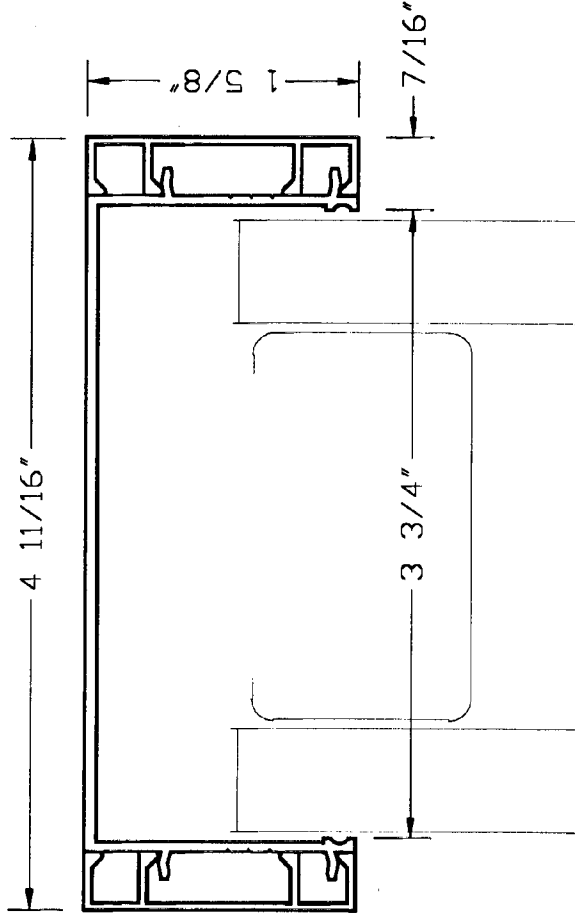

ECLIPSE ALUMINUM 3-3/4"
CASED OPEN DETAIL
WITH FLUSH TRIM

Eclipse Systems, Inc.
943 Hanson Ct., Milpitas, CA 95035
(408) 263-2201

Date Drawn

Drawing File

334FCO