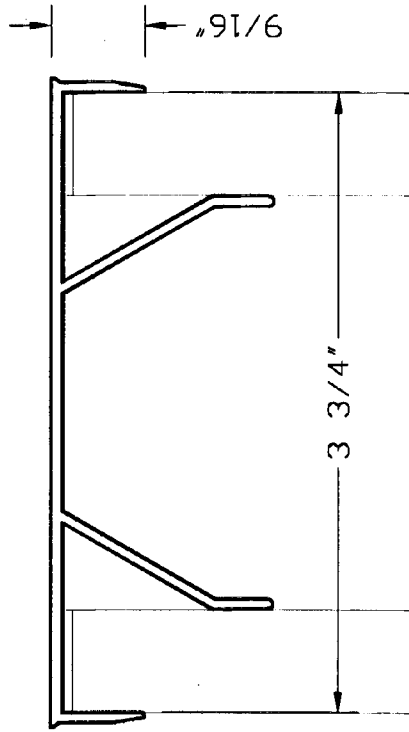

Eclipse Systems, Inc.
943 Hanson Ct., Milpitas, CA 95035
(408) 263-2201

Date Drawn

Drawing File

334TT