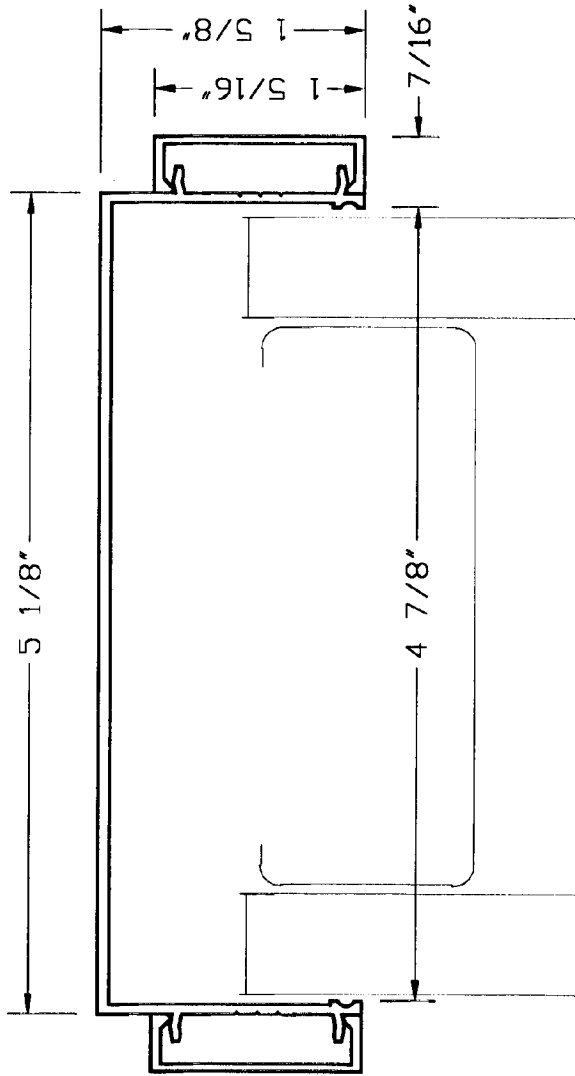

Date Drawn

Drawing File

334FCO

ECLIPSE ALUMINUM 4-7/8"
 CASED OPEN DETAIL

Eclipse Systems, Inc.
 943 Hanson Ct., Milpitas, CA 95035
 (408) 263-2201

Date Drawn

Drawing File

478CO