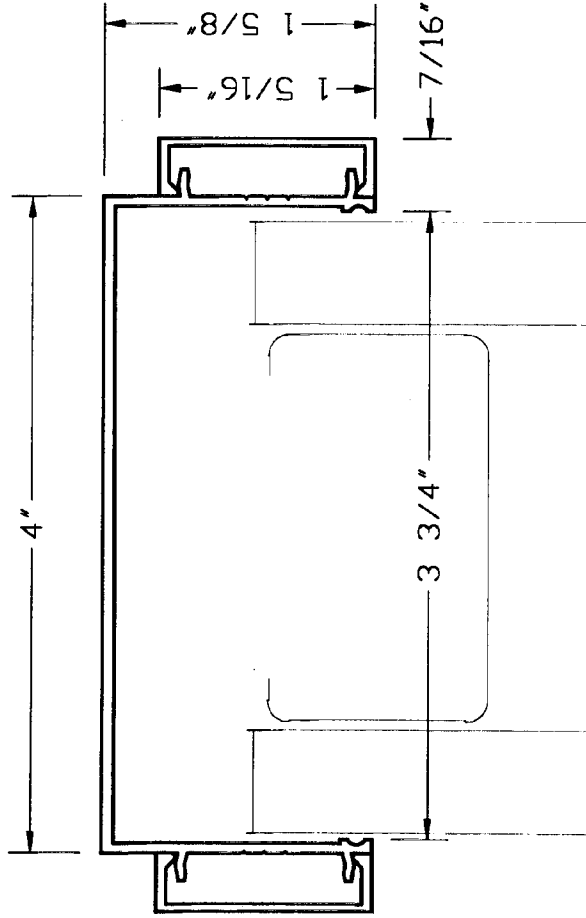

Date Drawn

Drawing File 334DTT.DWG

ECLIPSE ALUMINUM 3-3/4"
SNAP-IN DOOR HEAD

 Eclipse Systems, Inc.
943 Hanson Ct., Milpitas, CA 95035
(408) 263-2201

Date Drawn

Drawing File

334SIH

ECLIPSE ALUMINUM 3-3/4"
 CASED OPEN DETAIL