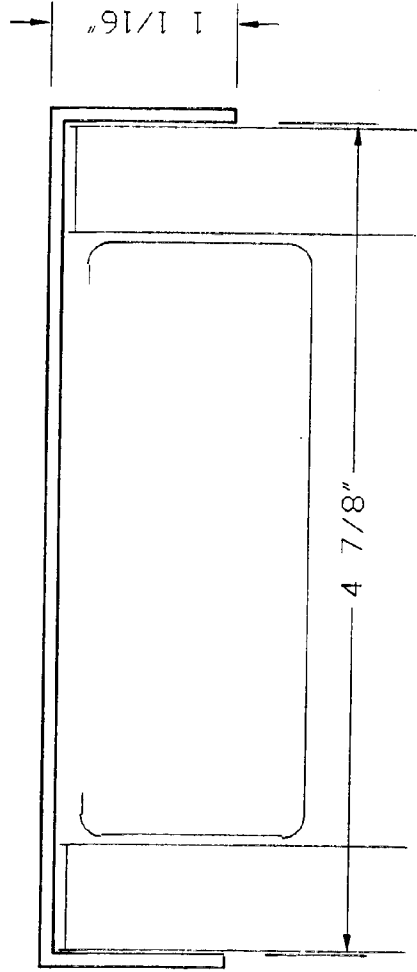

ECLIPSE ALUMINUM 4-7/8"
END CAP

Eclipse Systems, Inc.
943 Hanson Ct., Milpitas, CA 95035
(408) 263-2201

Date Drawn

Drawing File 478EC.DWG