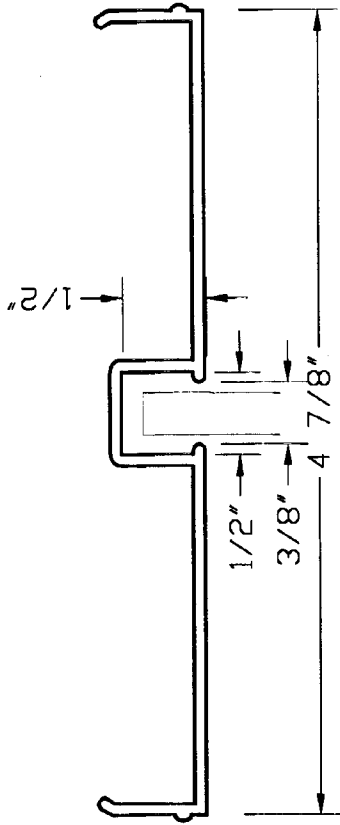

5-3/4" FULL HEIGHT
TOP TRACK

334SH

334CSI

334DTT

478DF

4-7/8" FULL HEIGHT

334CR
478CR

COMPRESSION SYSTEM

ECLIPSE ALUMINUM 4-7/8"
STANDARD GLAZE RAIL

Eclipse Systems, Inc.
943 Hanson Ct., Milpitas, CA 95035
(408) 263-2201

Date Drawn

Drawing File

478CR

ECLIPSE ALUMINUM 4-7/8"
GLAZING SNAP-IN DETAIL

Eclipse Systems, Inc.
943 Hanson Ct., Milpitas, CA 95035
(408) 263-2201

Date Drawn

Drawing File

478CSI

○ ECLIPSE ALUMINUM 4-7/8"
 GLAZING SILL & STOP DETAIL

 Eclipse Systems, Inc. 943 Hanson Ct., Milpitas, CA 95035 (408) 263-2201	Date Drawn
	Drawing File 478CS