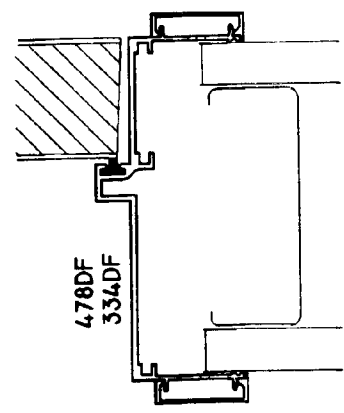

5-3/4" FULL HEIGHT
TOP TRACK

334SH

334CSI

334DTT

478DF

4-7/8" FULL HEIGHT

334CR
478CR

COMPRESSION SYSTEM

COMPRESSION SYSTEM

○ ECLIPSE ALUMINUM 3-3/4"
STANDARD GLAZE RAIL

	Eclipse Systems, Inc. 943 Hanson Ct., Milpitas, CA 95035 (408) 263-2201
	Date Drawn _____ Drawing File 334CR

ECLIPSE ALUMINUM 3-3/4"
GLAZING SNAP-IN DETAIL