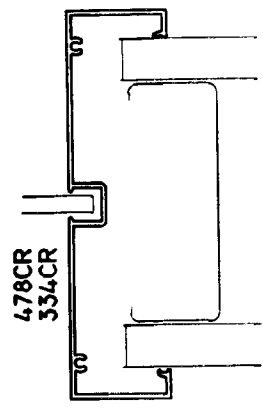

5-3/4" FULL HEIGHT
TOP TRACK

334SH

334CSI

334DTT

478DF

4-7/8" FULL HEIGHT

334CR
478CR

COMPRESSION SYSTEM

COMPRESSION SYSTEM

○ ECLIPSE ALUMINUM 3-3/4"
STANDARD GLAZE RAIL

	Eclipse Systems, Inc. 943 Hanson Ct., Milpitas, CA 95035 (408) 263-2201
	Date Drawn _____ Drawing File 334CR

ECLIPSE ALUMINUM 3-3/4"
GLAZING SNAP-IN DETAIL