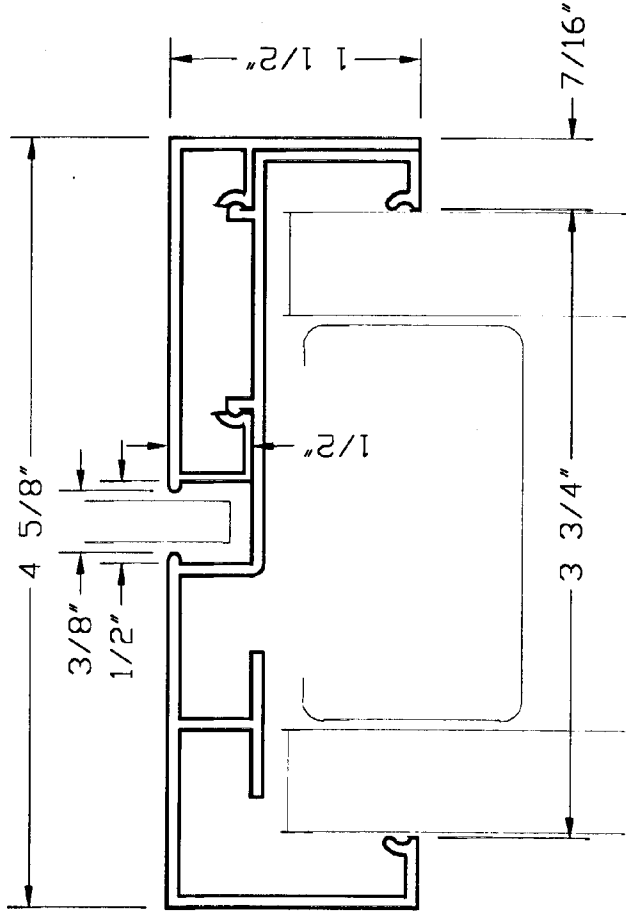

○ ECLIPSE ALUMINUM 3-3/4"
GLAZING SILL & STOP DETAIL

	Eclipse Systems, Inc. 943 Hanson Ct., Milpitas, CA 95035 (408) 263-2201	
	Date Drawn	
Drawing File		334CS