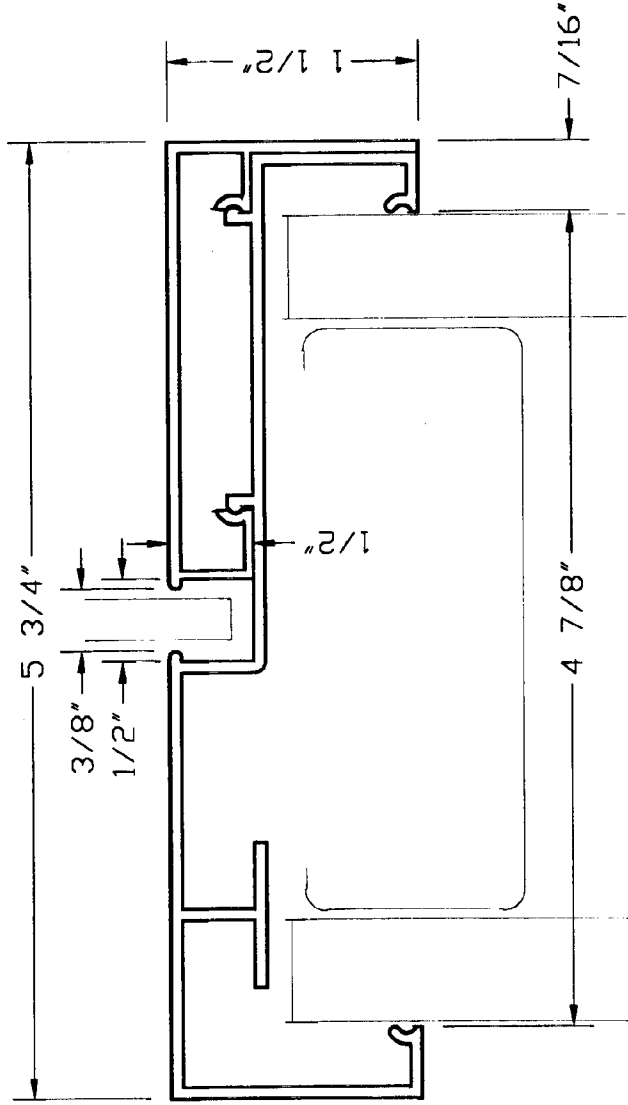

○ ECLIPSE ALUMINUM 4-7/8"
GLAZING SILL & STOP DETAIL

  Eclipse Systems, Inc. 943 Hanson Ct., Milpitas, CA 95035 (408) 263-2201	Date Drawn
	Drawing File 478CS