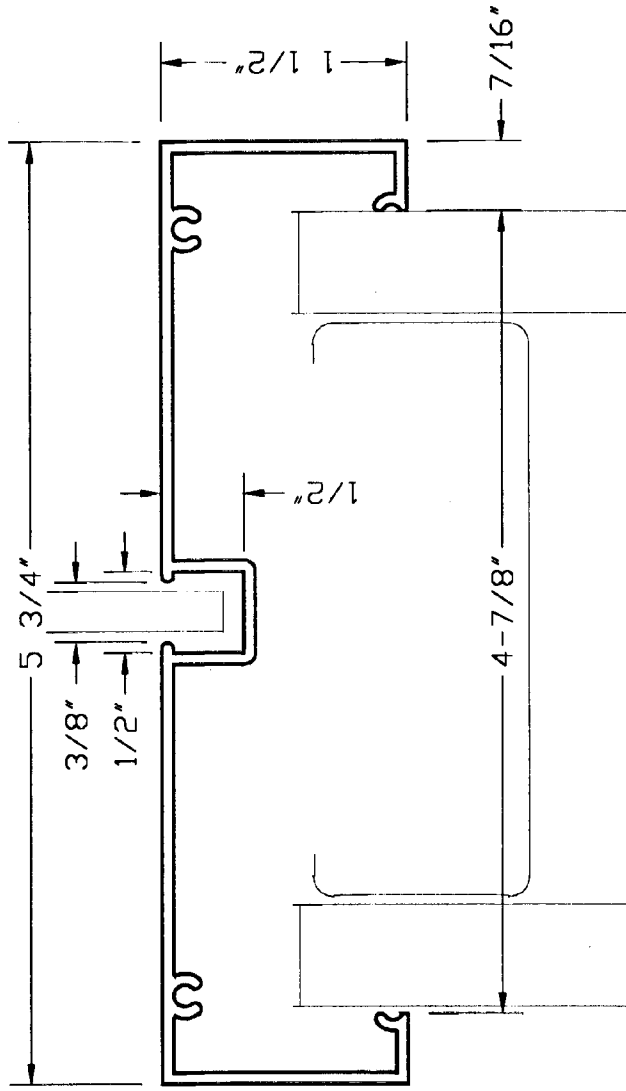

5-3/4" FULL HEIGHT
TOP TRACK

334SH

334CSI

334DTT

478DF

4-7/8" FULL HEIGHT

334CR
478CR

COMPRESSION SYSTEM

ECLIPSE ALUMINUM 4-7/8"
STANDARD GLAZE RAIL

Eclipse Systems, Inc.
943 Hanson Ct., Milpitas, CA 95035
(408) 263-2201

Date Drawn

Drawing File

478CR

ECLIPSE ALUMINUM 4-7/8"
GLAZING SNAP-IN DETAIL

Eclipse Systems, Inc.
943 Hanson Ct., Milpitas, CA 95035
(408) 263-2201