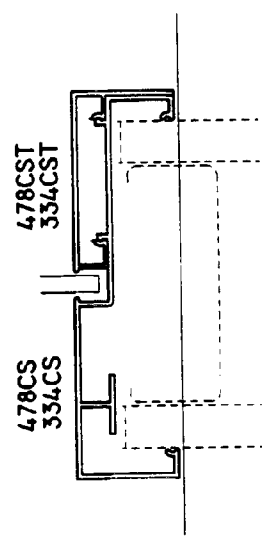

5-3/4" FULL HEIGHT
TOP TRACK

334SH

334CSI

334DTT

478DF

4-7/8" FULL HEIGHT

334CR
478CR

COMPRESSION SYSTEM

COMPRESSION SYSTEM

○ ECLIPSE ALUMINUM 3-3/4"
STANDARD GLAZE RAIL

	Eclipse Systems, Inc. 943 Hanson Ct., Milpitas, CA 95035 (408) 263-2201
	Date Drawn _____ Drawing File 334CR

ECLIPSE ALUMINUM 3-3/4"
GLAZING SNAP-IN DETAIL