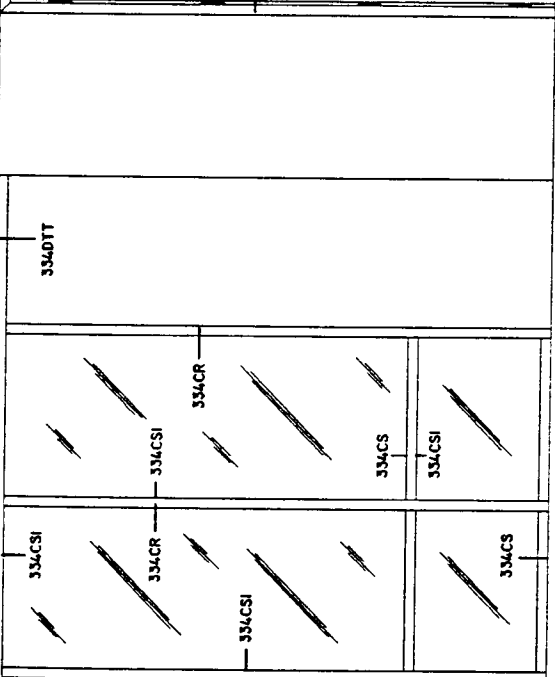

5-3/4" FULL HEIGHT
TOP TRACK

334SH

334CSI

334DTT

478DF

4-7/8" FULL HEIGHT

334CR
478CR

COMPRESSION SYSTEM