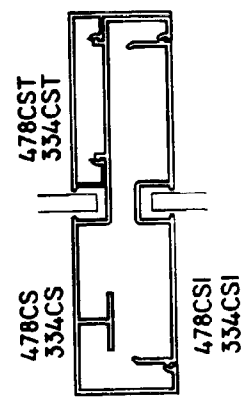

5-3/4" FULL HEIGHT
TOP TRACK

334SH

334CSI

334DTT

478DF

4-7/8" FULL HEIGHT

334CR
478CR

COMPRESSION SYSTEM

COMPRESSION SYSTEM

○ ECLIPSE ALUMINUM 3-3/4"
STANDARD GLAZE RAIL

	Eclipse Systems, Inc. 943 Hanson Ct., Milpitas, CA 95035 (408) 263-2201
	Date Drawn _____ Drawing File 334CR

ECLIPSE ALUMINUM 3-3/4"
GLAZING SNAP-IN DETAIL