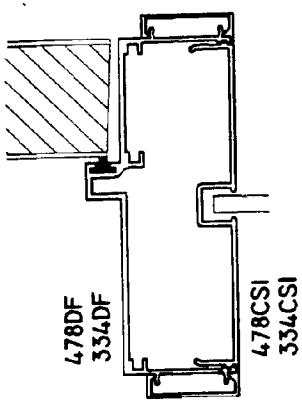

5-3/4" FULL HEIGHT
TOP TRACK

334SH

334CSI

334DTT

478DF

4-7/8" FULL HEIGHT

334CR
478CR

COMPRESSION SYSTEM

COMPRESSION SYSTEM

○ ECLIPSE ALUMINUM 3-3/4"
STANDARD GLAZE RAIL

	Eclipse Systems, Inc. 943 Hanson Ct., Milpitas, CA 95035 (408) 263-2201
	Date Drawn _____ Drawing File 334CR

ECLIPSE ALUMINUM 3-3/4"
GLAZING SNAP-IN DETAIL