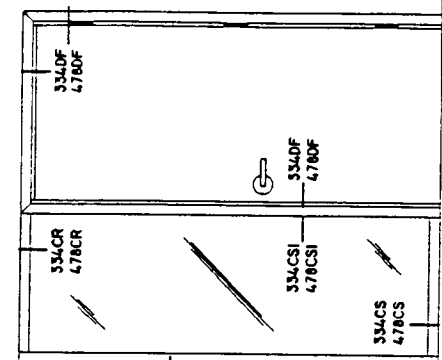

5-3/4" FULL HEIGHT
TOP TRACK

334SH

334CSI

334DTT

478DF

4-7/8" FULL HEIGHT

334CR
478CR

COMPRESSION SYSTEM

COMPRESSION SYSTEM

○ ECLIPSE ALUMINUM 3-3/4"
STANDARD GLAZE RAIL

	Eclipse Systems, Inc. 943 Hanson Ct., Milpitas, CA 95035 (408) 263-2201
	Date Drawn _____ Drawing File 334CR

ECLIPSE ALUMINUM 3-3/4"
GLAZING SNAP-IN DETAIL